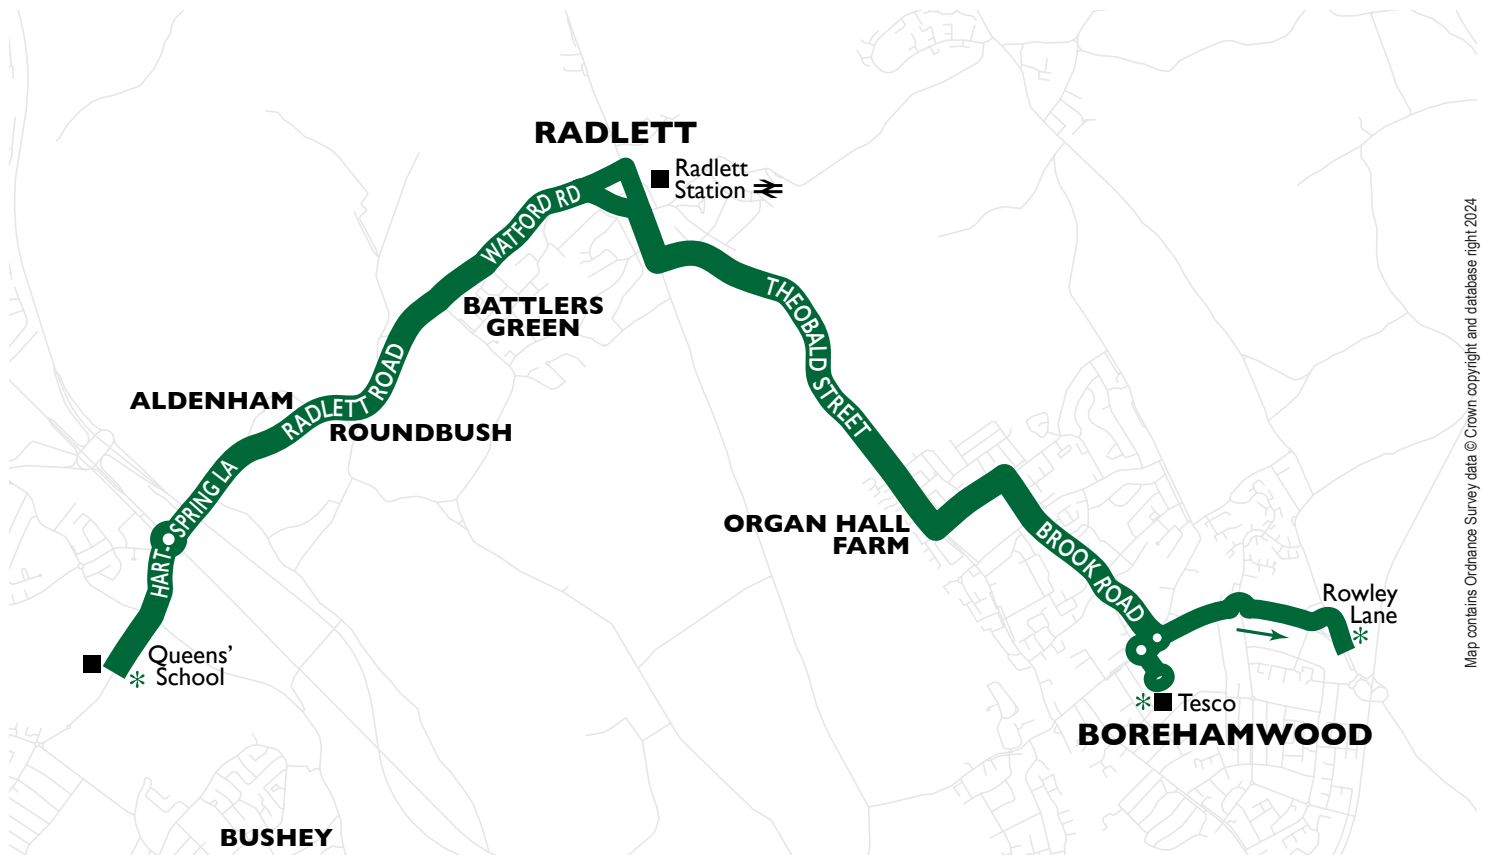

397 Borehamwood – Bushey

serving Queens' School

Schooldays (Available to all passengers)

Borehamwood Tesco, Stop B	0740
Borehamwood Leeming Road	0746
Borehamwood Theobald Street	0750
Radlett Post Office	0758
Radlett Red Lion Hotel	0801
Round Bush Roundbush Lane	0807
North Bushey Elton Way	0810
Bushey Queens' School	0815

No service in school holidays or on Saturdays and Sundays.

397 Bushey – Borehamwood

serving Queens' School

Schooldays (Available to all passengers)

Bushey Queens' School	1508
North Bushey Elton Way	1513
Round Bush Roundbush Lane	1516
Radlett Recreation Ground	1520
Radlett Watling Street, Post Office	1521
Borehamwood Theobald Street	1524
Borehamwood Leeming Road	1528
Borehamwood Tesco, Stop B	1534
Borehamwood Rowley Lane	1539

No service in school holidays or on Saturdays and Sundays.

Map contains Ordnance Survey data © Crown copyright and database right 2024