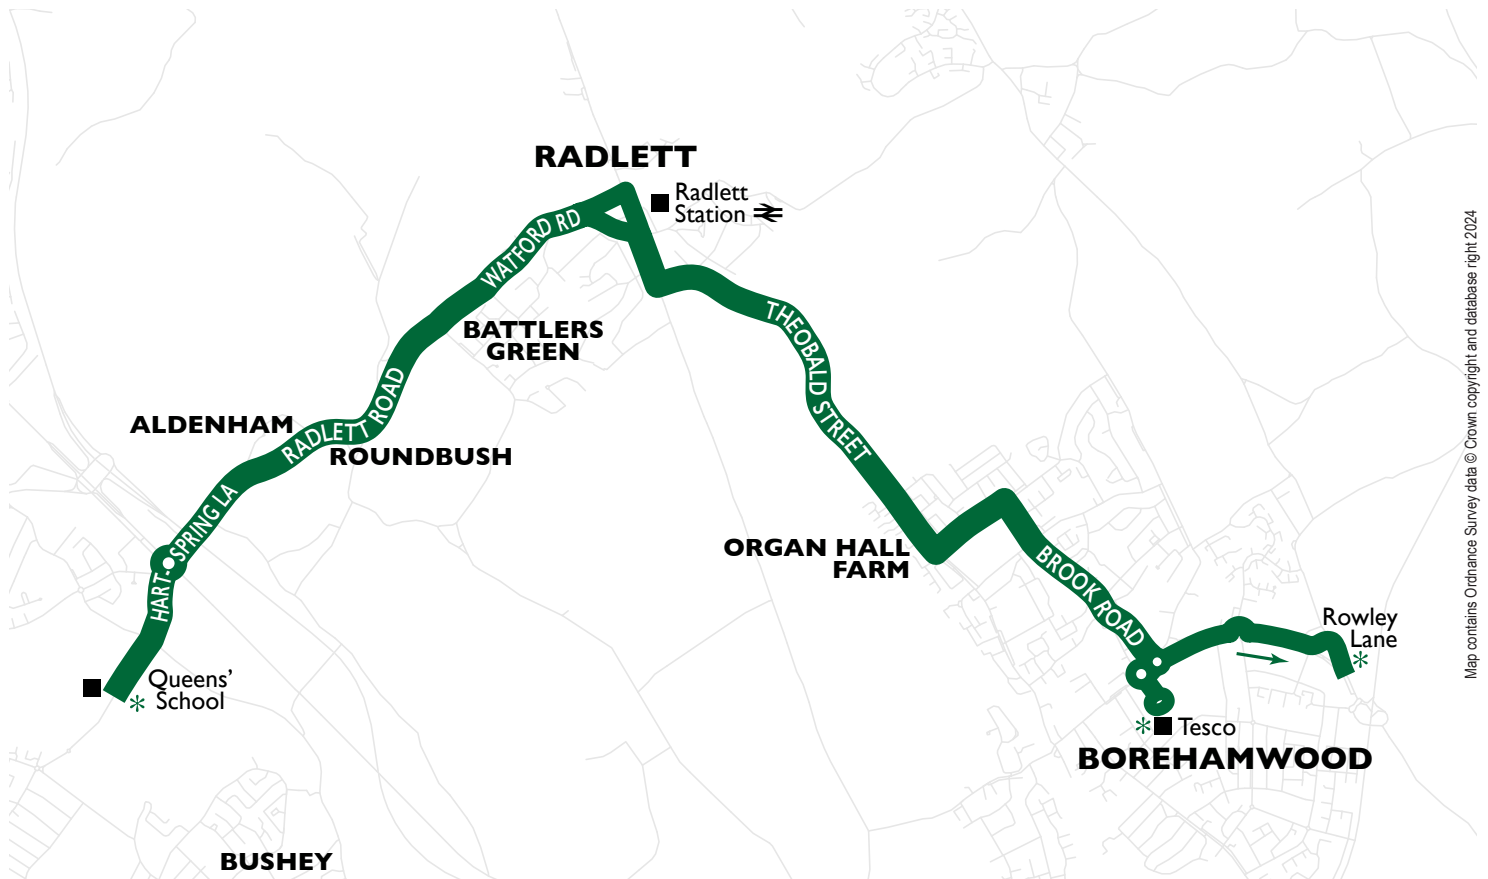

397 Borehamwood – Bushey

serving Queens' School

Schooldays (Available to all passengers)

Borehamwood Tesco, Stop B	0740
Borehamwood Leeming Road	0746
Borehamwood Theobald Street	0750
Radlett Post Office	0758
Radlett Red Lion Hotel	0801
Round Bush Roundbush Lane	0807
North Bushey Elton Way	0810
Bushey Queens' School	0815

No service in school holidays or on Saturdays and Sundays.

397 Bushey – Borehamwood

serving Queens' School

Schooldays (Available to all passengers)

Bushey Queens' School	1508
North Bushey Elton Way	1513
Round Bush Roundbush Lane	1516
Radlett Recreation Ground	1520
Radlett Watling Street, Post Office	1521
Borehamwood Theobald Street	1524
Borehamwood Leeming Road	1528
Borehamwood Tesco, Stop B	1534
Borehamwood Rowley Lane	1539

No service in school holidays or on Saturdays and Sundays.

Map contains Ordnance Survey data © Crown copyright and database right 2024